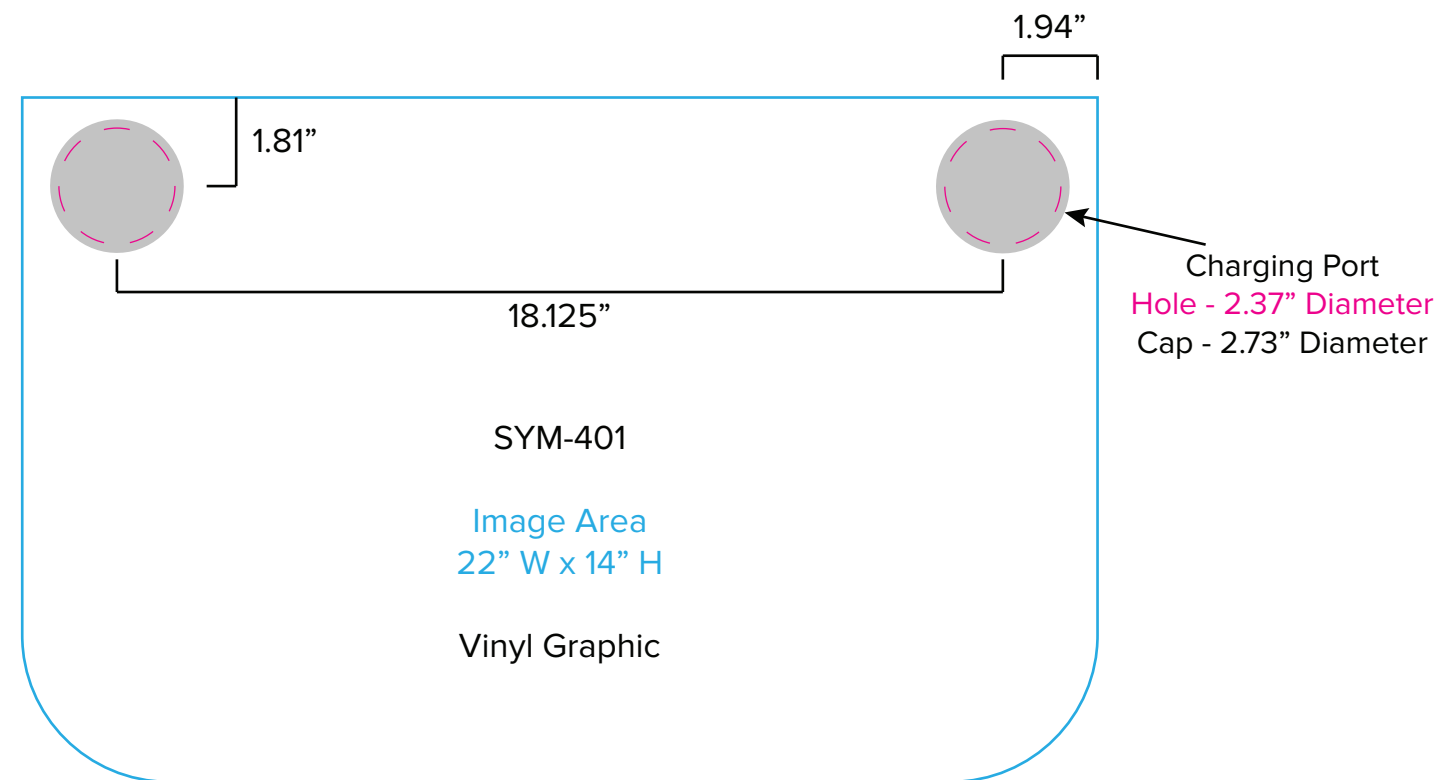

Graphic Template
10 x 10 Inline Exhibit
Arched, Flat Backwall – SEG Graphic

NOTE: All Raster Art (jpg, tiff,psd, png, etc.) must be at least 100 dpi at print size.
Standard kits are often customized. Please check with Customer Service to ensure that this template matches your specific job.

Graphic Template
Backwall Workstation Countertop – Vinyl Graphics
Graphics **NOT** included in base price. Please request pricing.

NOTE: All Raster Art (jpg, tiff,psd, png, etc.) must be at least 100 dpi at print size.
Standard kits are often customized. Please check with Customer Service to ensure that this template matches your specific job.