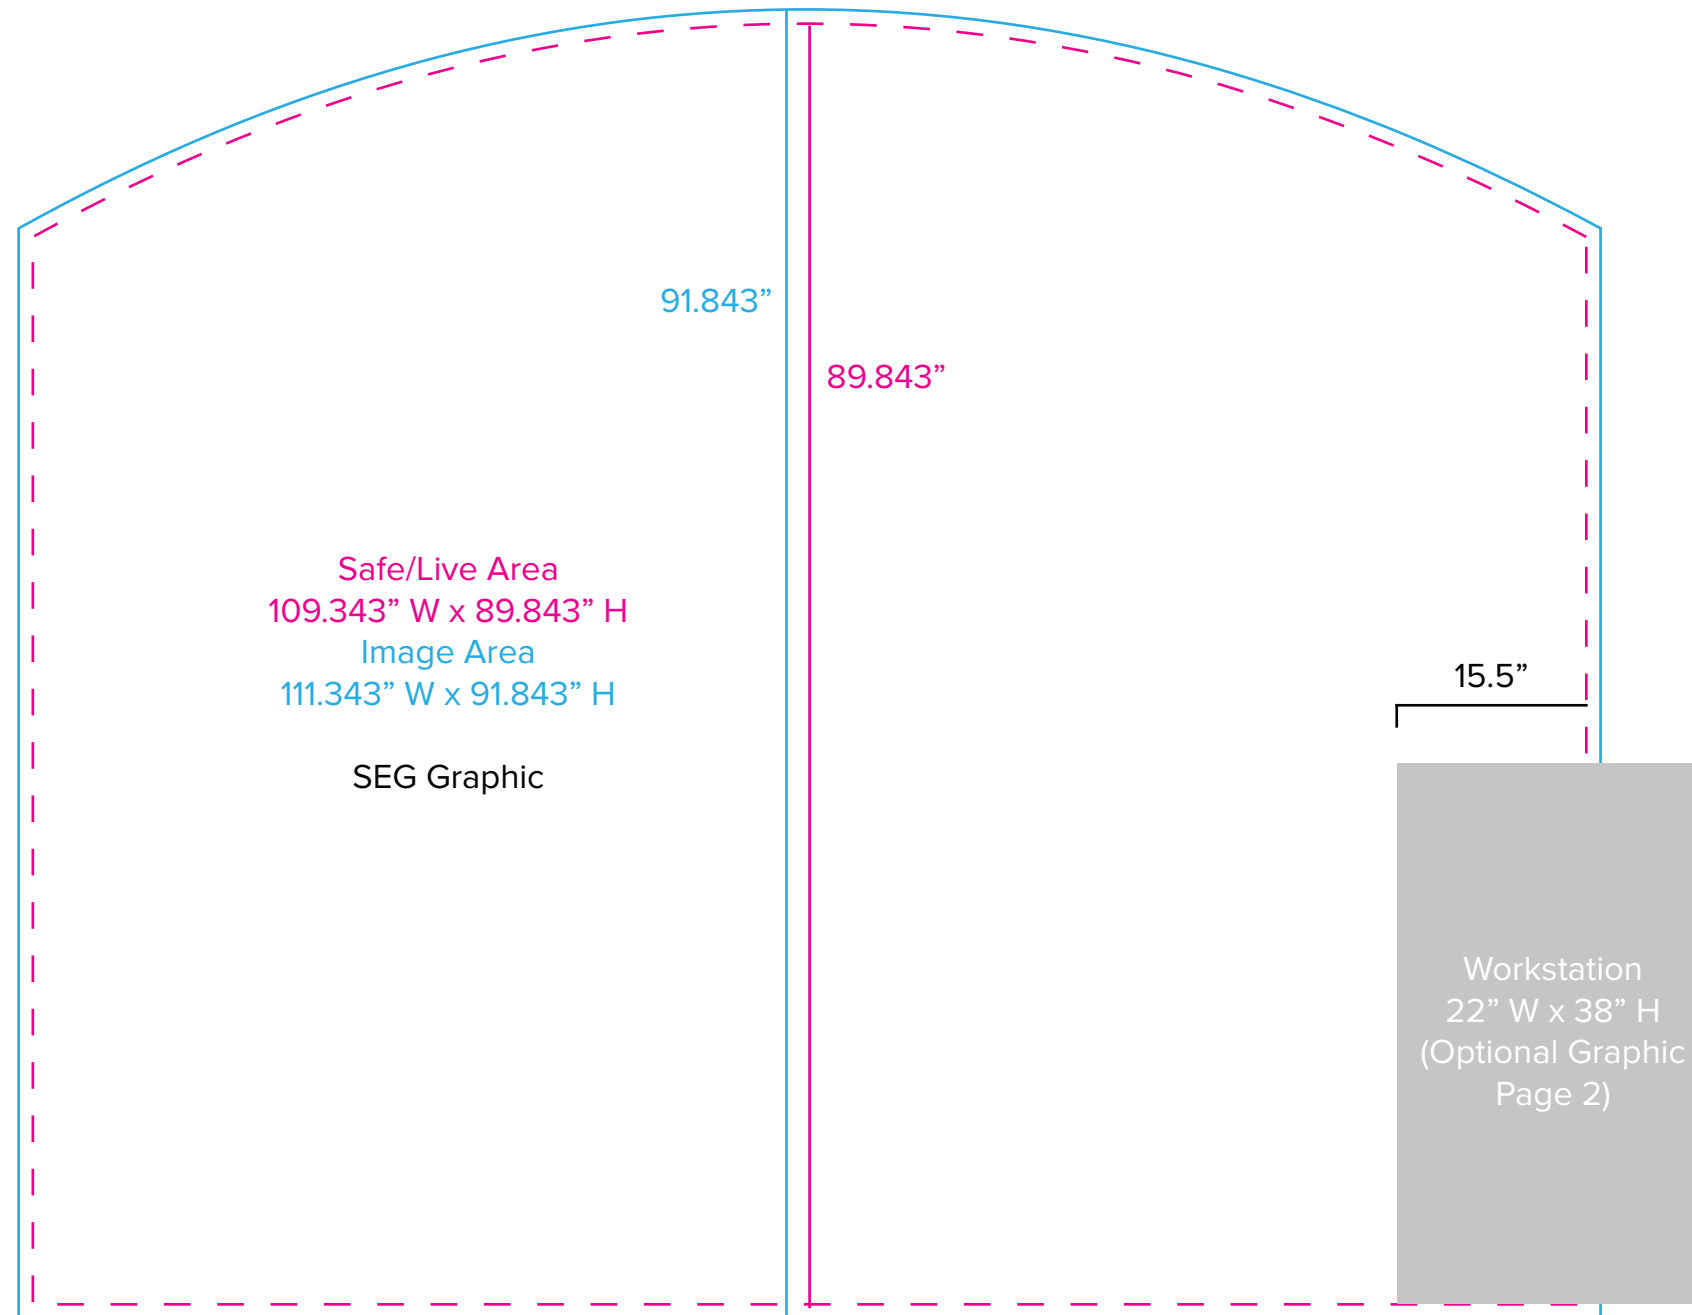

Graphic Template
10 x 10 Inline Exhibit
Arched, Flat Backwall – SEG Graphic

NOTE: All Raster Art (jpg, tiff,psd, png, etc.) must be at least 100 dpi at print size.
Standard kits are often customized. Please check with Customer Service to ensure that this template matches your specific job.

Graphic Template
Backwall Workstation Countertop – Vinyl Graphics
Graphics **NOT** included in base price. Please request pricing.

NOTE: All Raster Art (jpg, tiff,psd, png, etc.) must be at least 100 dpi at print size.
Standard kits are often customized. Please check with Customer Service to ensure that this template matches your specific job.